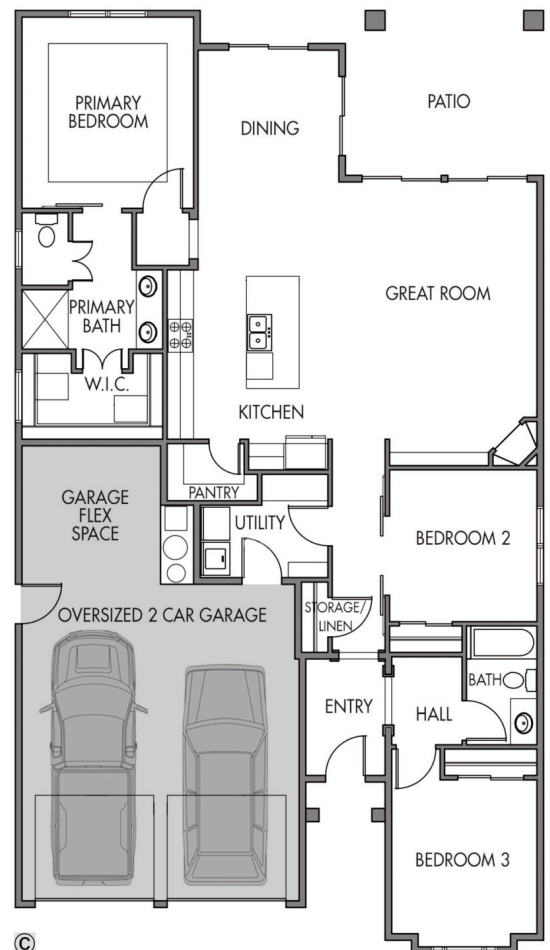

YOUR HOME • OUR PASSION

www.GalleryHomesIdaho.com | SHELLEY PHILLIPS/REALTOR/SALES MANAGER 208-850-1350

Prices and specifications are subject to change without prior notice. © Copyright 2017 Gallery Homes by Varriale