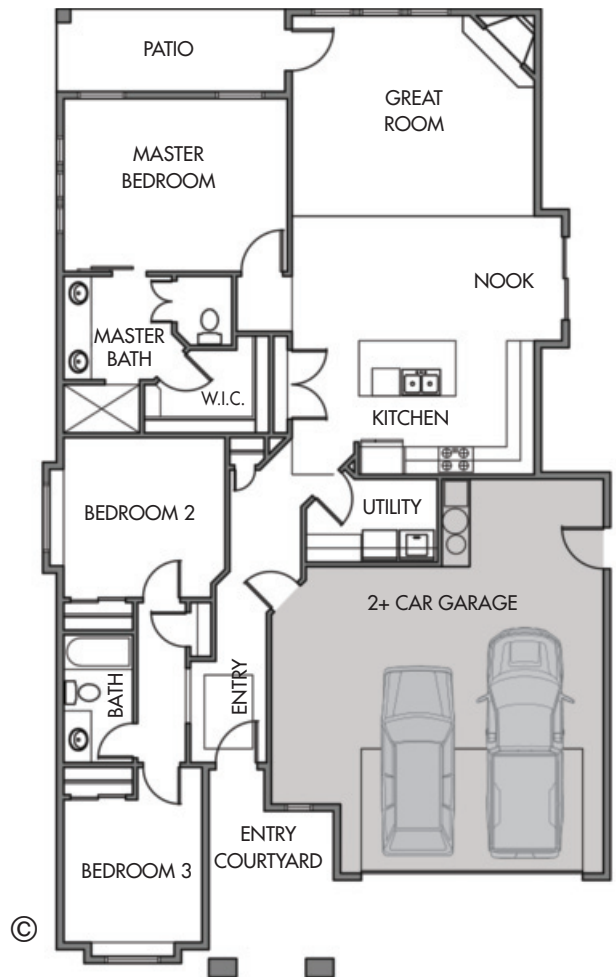

YOUR HOME • OUR PASSION

www.GalleryHomesIdaho.com | SHELLEY PHILLIPS/REALTOR/SALES MANAGER 208-850-1350

BOISE PREMIER
REAL ESTATE

Prices and specifications are subject to change without prior notice. © Copyright 2017 Gallery Homes by Varriale