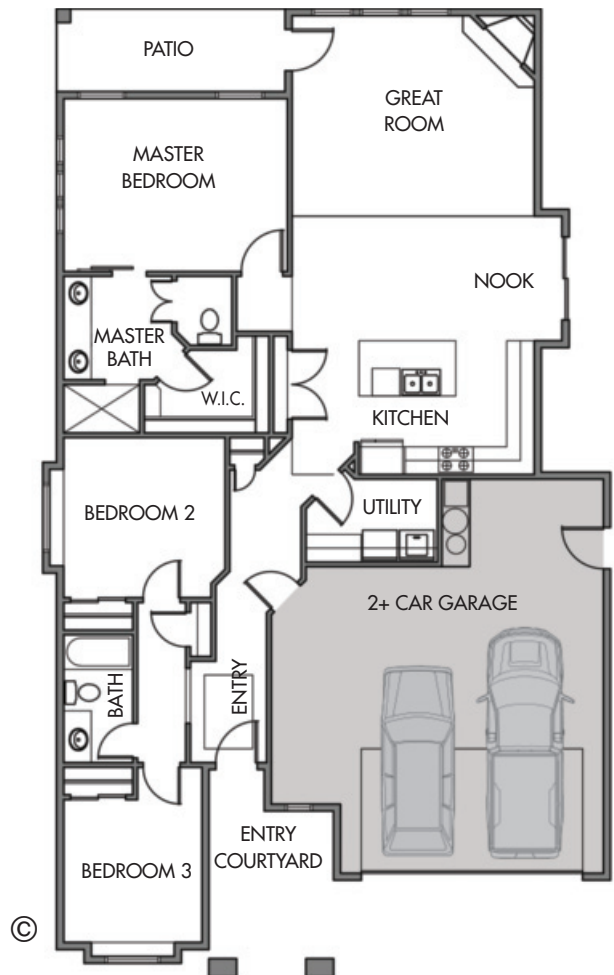

YOUR HOME • OUR PASSION

www.GalleryHomesIdaho.com | SHELLEY PHILLIPS/REALTOR/SALES MANAGER 208-850-1350

BOISE PREMIER
REAL ESTATE

Prices and specifications are subject to change without prior notice. © Copyright 2017 Gallery Homes by Varriale