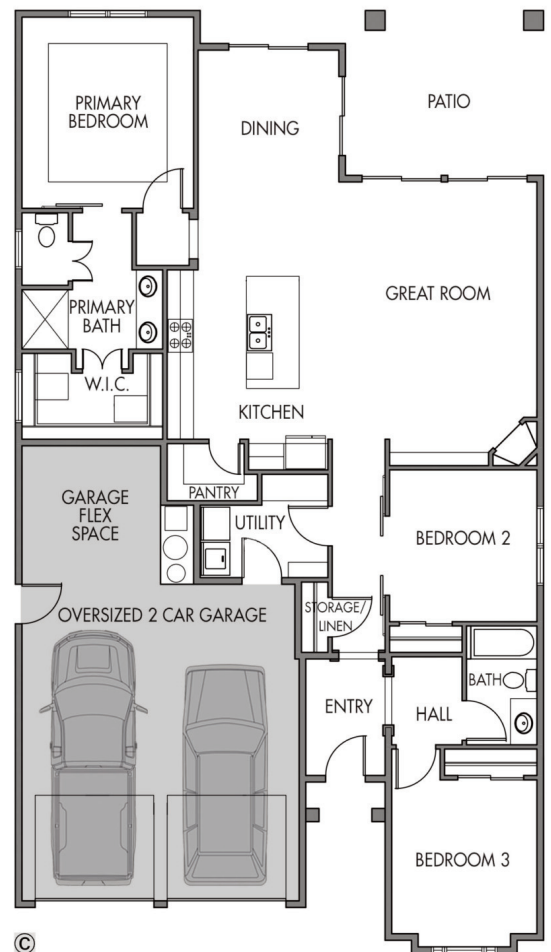

YOUR HOME • OUR PASSION

www.GalleryHomesIdaho.com | SHELLEY PHILLIPS/REALTOR/SALES MANAGER 208-850-1350

BOISE PREMIER
REAL ESTATE

Prices and specifications are subject to change without prior notice. © Copyright 2017 Gallery Homes by Varriale