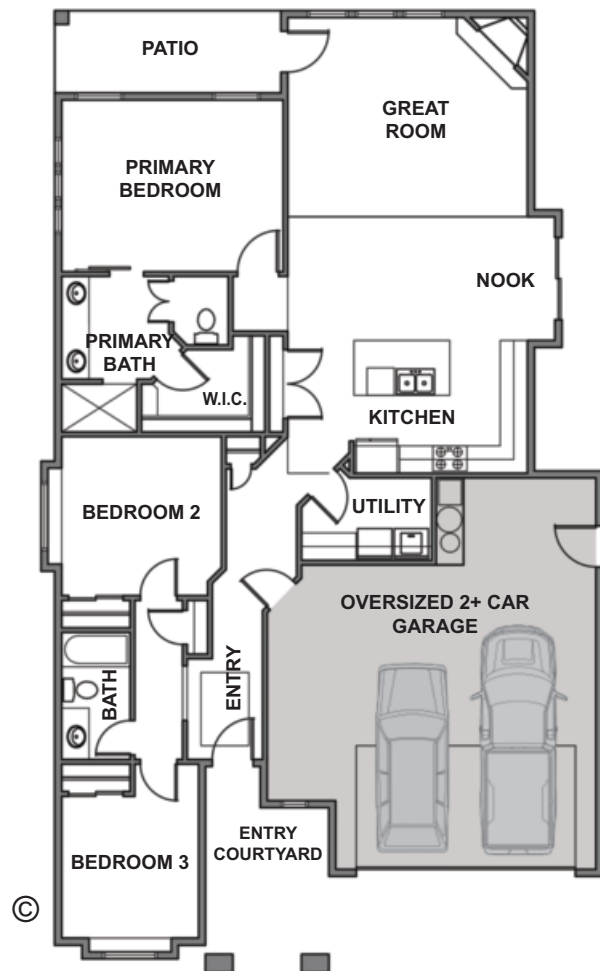

YOUR HOME • OUR PASSION

CONTACT: SHELLEY PHILLIPS, REALTOR / SALES MANAGER, 208-850-1350
Residential & New Construction, Owner of Prime Realty, Silvercreek Realty Group